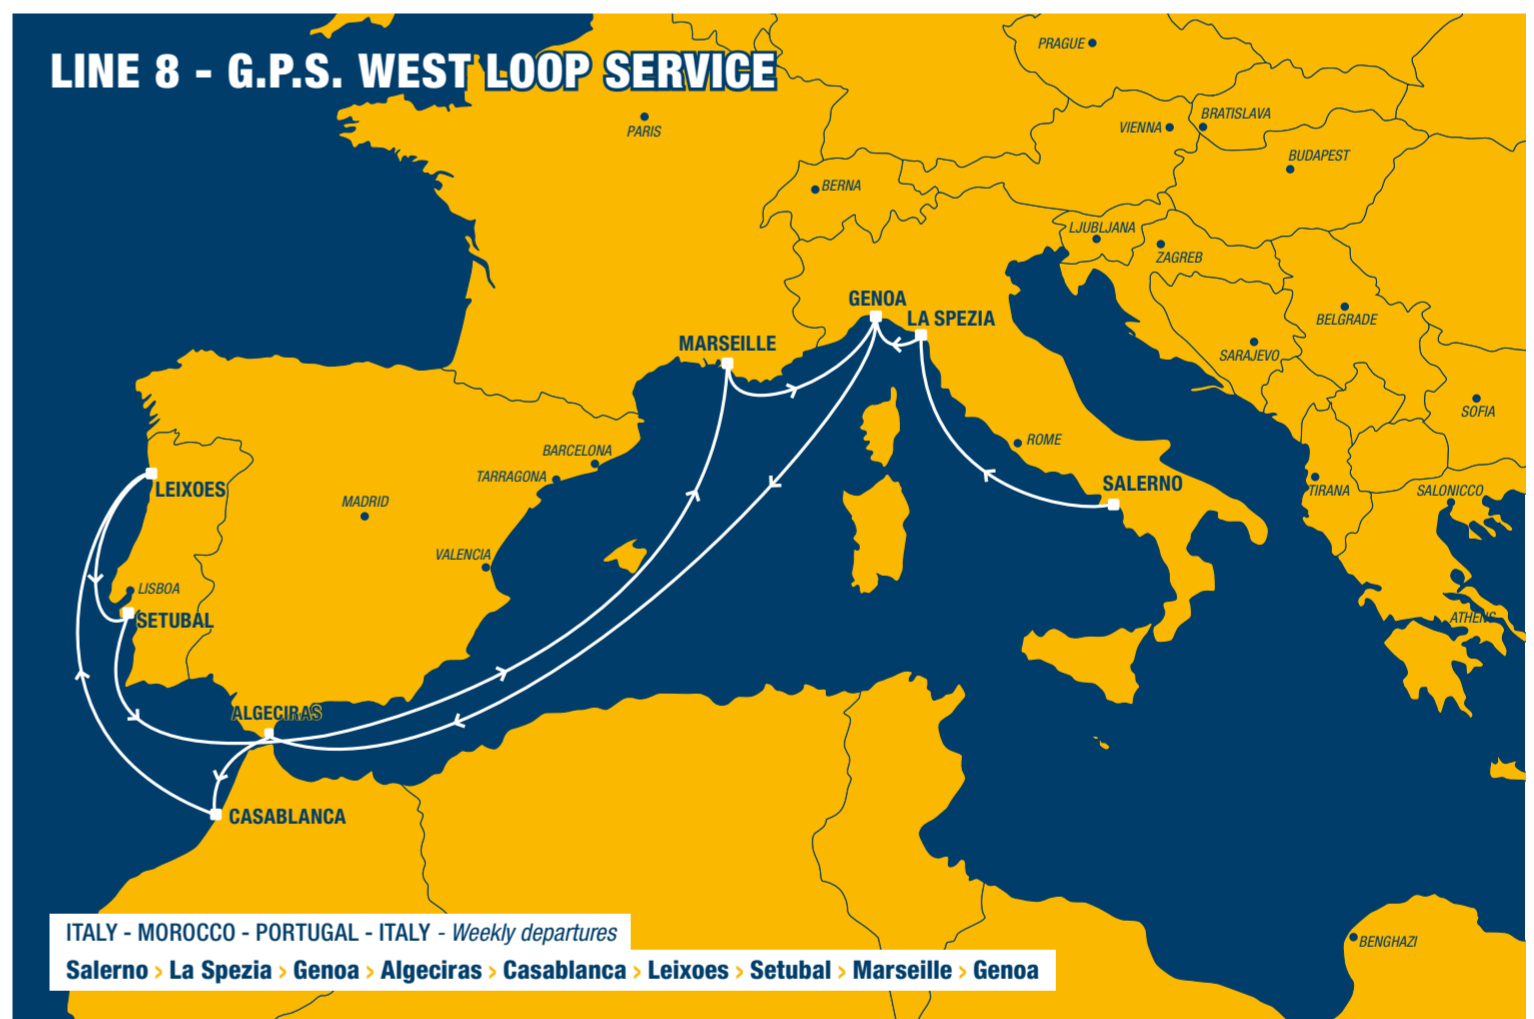

LINE 8 - G.P.S. WEST LOOP SERVICE

ITALY - MOROCCO - PORTUGAL - ITALY - Weekly departures
Salerno > La Spezia > Genoa > Algeciras > Casablanca > Leixoes > Setubal > Marseille > Genoa